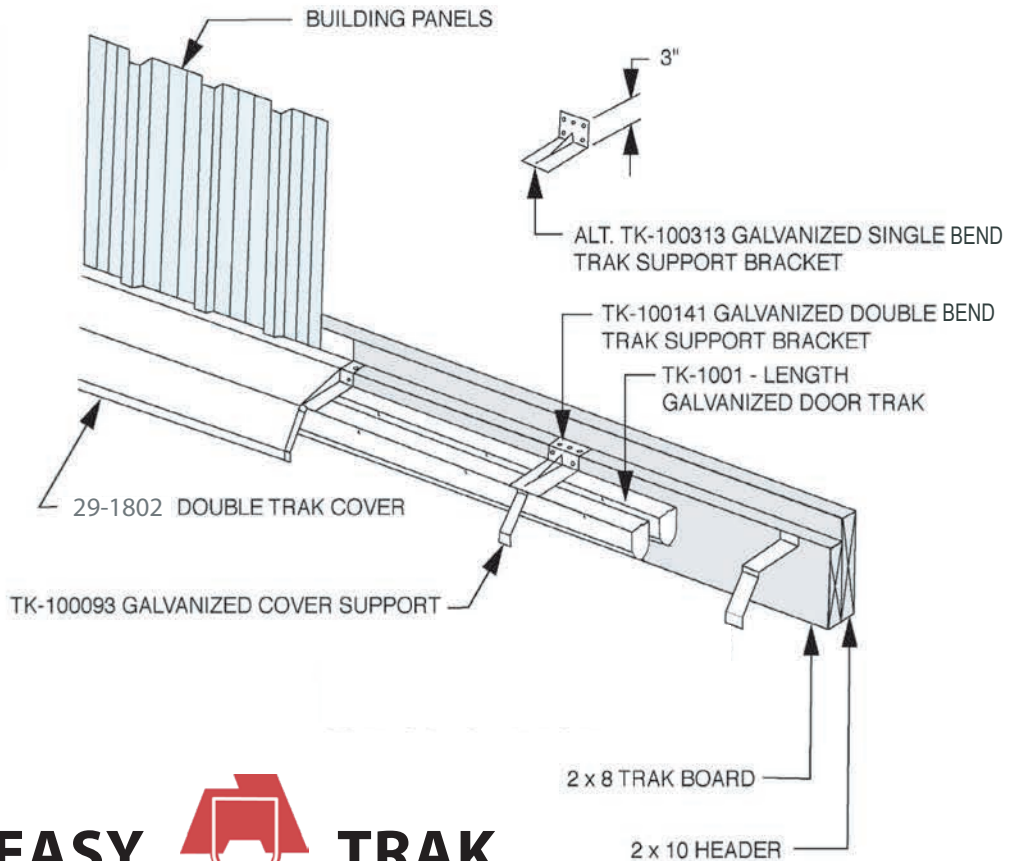

EASY TRAK INSTALLATION SHEET

(300 lbs. per trolley w/ roller bearings)

Fasten Easy-Trak to an adequate header that will support door (s) weight.

Specifications:
Loading 225 lbs. per trolley
Loading 450 lbs. per door leaf

EASY TRAK DOUBLE-TRAK SYSTEM

73000 Airport Line, P.O. Box 137 Hensall, Ontario N0M 1X0

Phone: 519-263-3107 Toll Free: 1-888-763-7779 Fax: 519-263-3108 www.easybuildingproducts.ca

EASY TRAK

ROLLER DOOR SYSTEMS