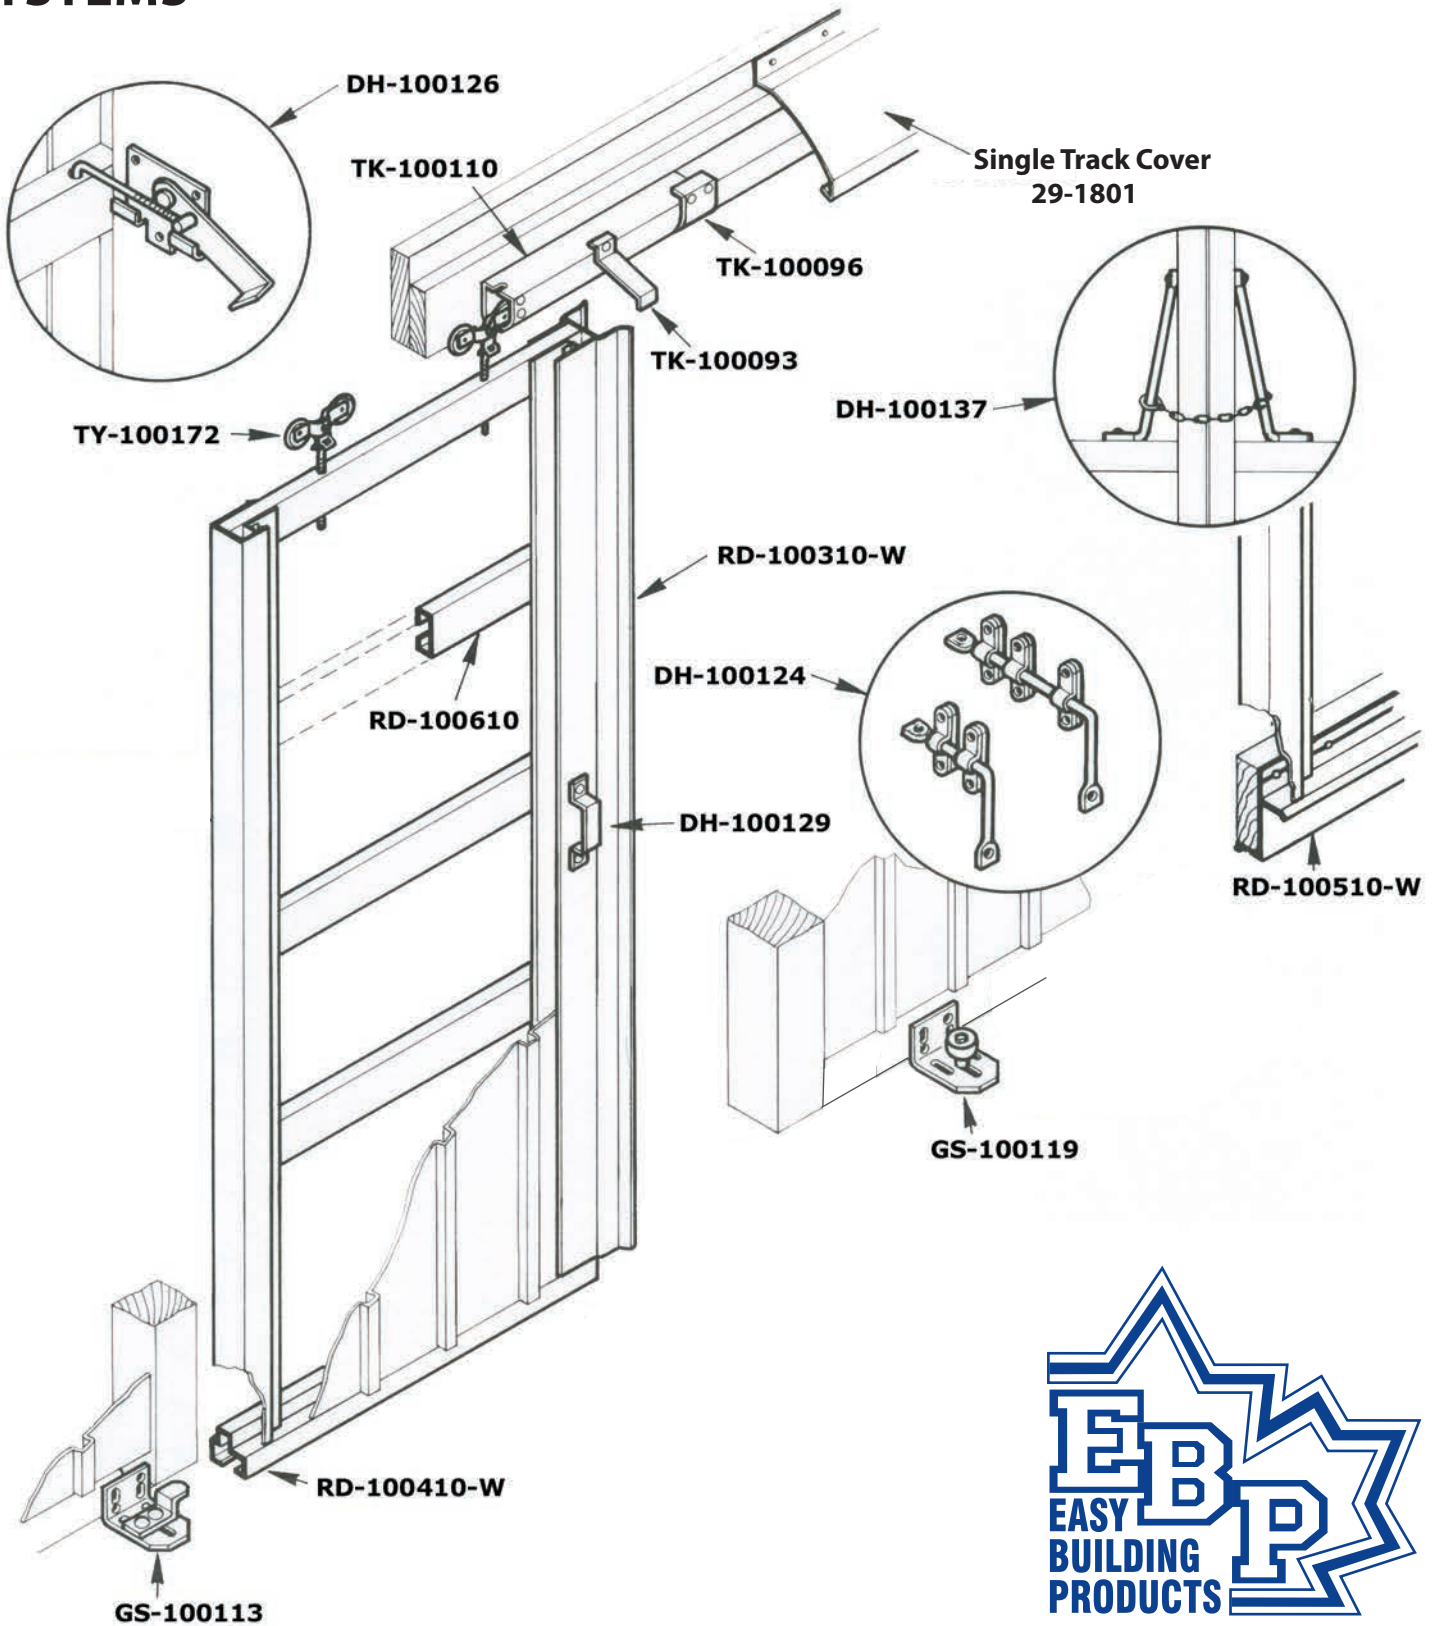

EASY TRAK INSTALLATION SHEET

(300 lbs. per trolley w/ roller bearings)

Fasten Easy-Trak to an adequate header that will support door (s) weight.

Specifications:
Loading 225 lbs. per trolley
Loading 450 lbs. per door leaf

EASY TRAK DOUBLE-TRAK SYSTEM

73000 Airport Line, P.O. Box 137 Hensall, Ontario N0M 1X0

Phone: 519-263-3107 Toll Free: 1-888-763-7779 Fax: 519-263-3108 www.easybuildingproducts.ca

EASY TRAK

ROLLER DOOR SYSTEMS