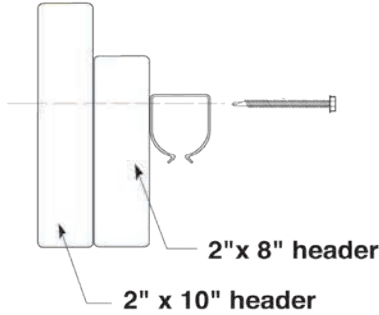

EASY TRAK INSTALLATION SHEET

(300 lbs. per trolley w/ roller bearings)

Fasten Easy-Trak to an adequate header that will support door (s) weight.

Specifications:
Loading 225 lbs. per trolley
Loading 450 lbs. per door leaf