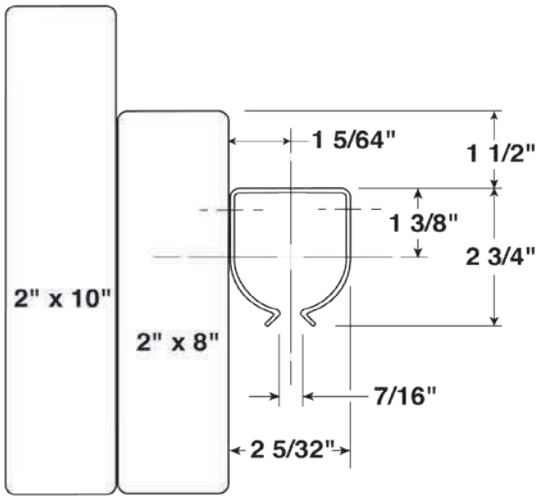

EASY TRAK INSTALLATION SHEET

(300 lbs. per trolley w/ roller bearings)

Fasten Easy-Trak to an adequate header that will support door (s) weight.

Specifications:
Loading 225 lbs. per trolley
Loading 450 lbs. per door leaf

EASY TRAK DOUBLE-TRAK SYSTEM

73000 Airport Line, P.O. Box 137 Hensall, Ontario N0M 1X0

Phone: 519-263-3107 Toll Free: 1-888-763-7779 Fax: 519-263-3108 www.easybuildingproducts.ca

EASY TRAK

ROLLER DOOR SYSTEMS